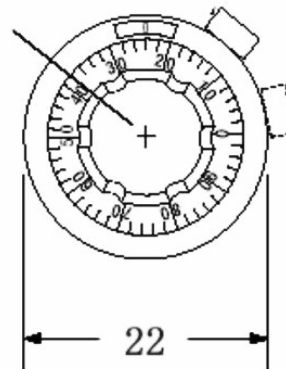

TSR-11

Dimensions (mm)

External Diameter(mm)	Height(mm)	Axle Hole Diameter(mm)	Shaw Center Distance	Number of turns	Character displaying on Window	Fixed Type
22mm	24mm	6.35mm 4mm	9mm	0~9	1/3 digits	Fixed by Screw