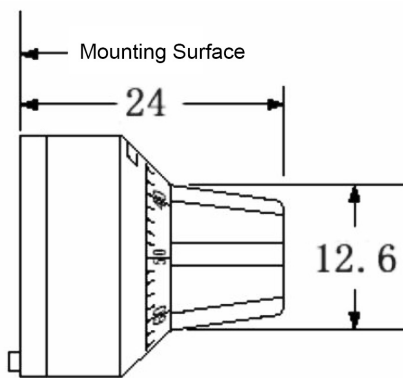

TSR-11

Dimensions (mm)

External Diameter(mm)	Height(mm)	Axle Hole Diameter(mm)	Shaw Center Distance	Number of turns	Character displaying on Window	Fixed Type
22mm	24mm	6.35mm 4mm	9mm	0~9	1/3 digits	Fixed by Screw