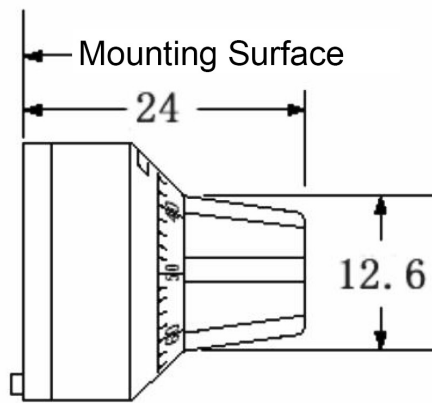

# TSR-12

Dimensions (mm)

External Diameter(mm)	Height(mm)	Axle Hole Diameter(mm)	Shaw Center Distance	Number of turns	Character displaying on Window	Fixed Type
22mm	24mm	6.35mm 4mm	9mm	0~9	1/3 digits	Fixed by Screw