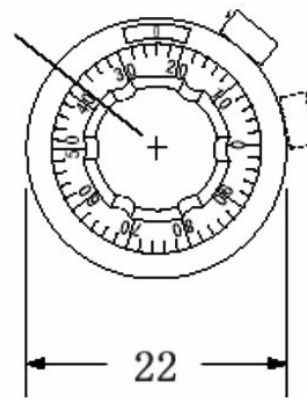

# TSR-12

Dimensions (mm)

External Diameter(mm)	Height(mm)	Axle Hole Diameter(mm)	Shaw Center Distance	Number of turns	Character displaying on Window	Fixed Type
22mm	24mm	6.35mm 4mm	9mm	0~9	1/3 digits	Fixed by Screw